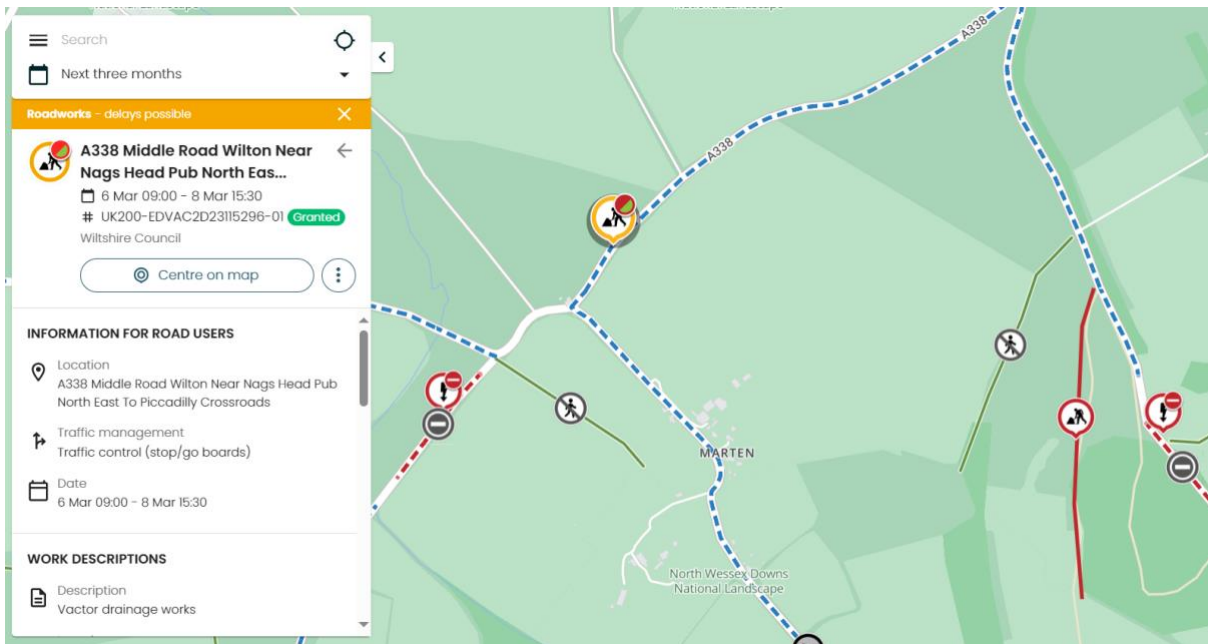

Calendar of Grafton Parish events (and surrounds) as of 04 Mar 2024:

Event	Date	Details
PCAP (Pewsey Community Area Partnership) meeting	11 Apr 24 (date change from 18 th)	1900 – 2100hrs, Venue TBC
	18 Jul 24	
	17 Oct 24	
PC Meeting	13 May 24	1930hrs @ East Grafton Coronation Hall
	08 Jul 24	
	09 Sep 24	
PC Planning Meeting	08 Apr 24	1800hrs @ Manor Farm, Tithe Barn, Wilton
	10 Jun 24	
	12 Aug 24	
LHFIG (Local Highway & Footway Improvement Group)	24 Apr 24	1400hrs online
	24 Jul 24	
	09 Oct 24	
Road works (https://one.network/) Indicative maps below:	06 – 08 Mar 24	A338 near Marten Jct @ old Dusty Miller Pub. Traffic Lights. See below.
	18 May – 21 Jun 24	Fairmile Closed (and local footpaths) – National Grid. Diversion in place. See below
Grafton PC NDP Meeting	29 Apr 24	1930hrs @ Manor Farm, Tithe Barn, Wilton
	24 Jun 24	
	09 Sep 24	
Grafton Parish Church	1 st Sunday of month	1100hrs Holy Communion
	2 nd Sunday of month	No Service
	3 rd Sunday of month	No Service
	4 th Sunday of month	No Service
Winter Warmers	05 Mar 24 (1230hrs)	Coronation Hall
Crofton Beam Engines	09 Mar 24 (1030 – 1430hrs)	Winter Works Open Day
	31 Mar – 01 Apr 24 (1000-1630hrs)	Easter Steaming Weekend
	05 -06 May 24 (1030 – 1630hrs)	Early May Steaming Weekend
Burbage Parish Council	TBC (not posted on website)	1945hrs @ Burbage Church Centre
	TBC (not posted on website)	
Great Bedwyn Parish Council	14 Mar 24 (PC & Planning)	1900hrs @ Great Bedwyn Memorial Hall (1830hrs planning)
	11 Apr 24 (PC & Planning)	
	14 May 24 (PC & Planning)	
Shalbourne Parish Council	21 Mar 24	1930hrs @ Shalbourne Village Hall
	25 Apr 24 (Parish Assembly)	
	23 May 24 (Annual Meeting)	
Wilton Windmill	31 Mar 24 (1400 – 1700hrs)	Sunday Tours till 29 Sep 24
	11 – 12 May 24	National Mills Weekend
	15 – 16 Jun 24	Murder Mystery Weekend

PC Meeting	11 Nov 24
	06 Jan 25
PC Planning meeting	12 Aug 24
	14 Oct 24
	09 Dec 24
	10 Feb 25
LHFIG (Local Highway & Footway Improvement Group)	09 Oct 24
	05 Feb 25