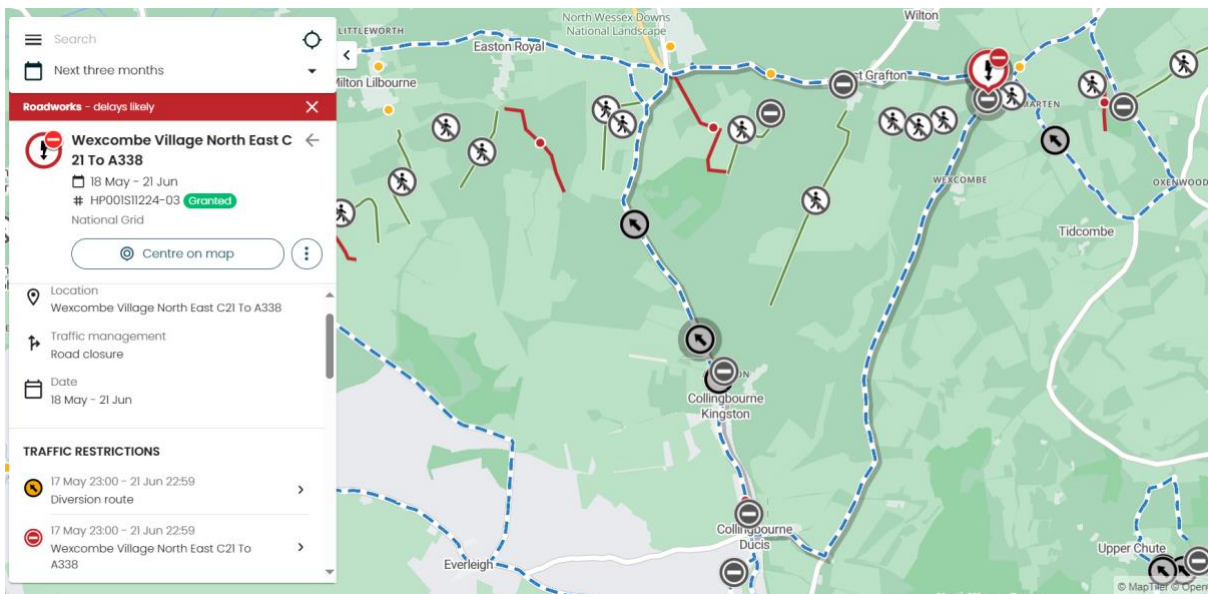

Calendar of Grafton Parish events (and surrounds) as of 04 Mar 2024:

Event	Date	Details
PCAP (Pewsey Community Area Partnership) meeting	11 Apr 24 (date change from 18 th)	1900 – 2100hrs, Venue TBC
	18 Jul 24	
	17 Oct 24	
PC Meeting	13 May 24	1930hrs @ East Grafton Coronation Hall
	08 Jul 24	
	09 Sep 24	
PC Planning Meeting	08 Apr 24	1800hrs @ Manor Farm, Tithe Barn, Wilton
	10 Jun 24	
	12 Aug 24	
LHFIG (Local Highway & Footway Improvement Group)	24 Apr 24	1400hrs online
	24 Jul 24	
	09 Oct 24	
Road works (https://one.network/) Indicative maps below:	06 – 08 Mar 24	A338 near Marten Jct @ old Dusty Miller Pub. Traffic Lights. See below.
	18 May – 21 Jun 24	Fairmile Closed (and local footpaths) – National Grid. Diversion in place. See below
Grafton PC NDP Meeting	29 Apr 24	1930hrs @ Manor Farm, Tithe Barn, Wilton
	24 Jun 24	
	09 Sep 24	
Grafton Parish Church	1 st Sunday of month	1100hrs Holy Communion
	2 nd Sunday of month	No Service
	3 rd Sunday of month	No Service
	4 th Sunday of month	No Service
Winter Warmers	05 Mar 24 (1230hrs)	Coronation Hall
Crofton Beam Engines	09 Mar 24 (1030 – 1430hrs)	Winter Works Open Day
	31 Mar – 01 Apr 24 (1000-1630hrs)	Easter Steaming Weekend
	05 -06 May 24 (1030 – 1630hrs)	Early May Steaming Weekend
Burbage Parish Council	TBC (not posted on website)	1945hrs @ Burbage Church Centre
	TBC (not posted on website)	
Great Bedwyn Parish Council	14 Mar 24 (PC & Planning)	1900hrs @ Great Bedwyn Memorial Hall (1830hrs planning)
	11 Apr 24 (PC & Planning)	
	14 May 24 (PC & Planning)	
Shalbourne Parish Council	21 Mar 24	1930hrs @ Shalbourne Village Hall
	25 Apr 24 (Parish Assembly)	
	23 May 24 (Annual Meeting)	
Wilton Windmill	31 Mar 24 (1400 – 1700hrs)	Sunday Tours till 29 Sep 24
	11 – 12 May 24	National Mills Weekend
	15 – 16 Jun 24	Murder Mystery Weekend

PC Meeting	11 Nov 24
	06 Jan 25
PC Planning meeting	12 Aug 24
	14 Oct 24
	09 Dec 24
	10 Feb 25
LHFIG (Local Highway & Footway Improvement Group)	09 Oct 24
	05 Feb 25